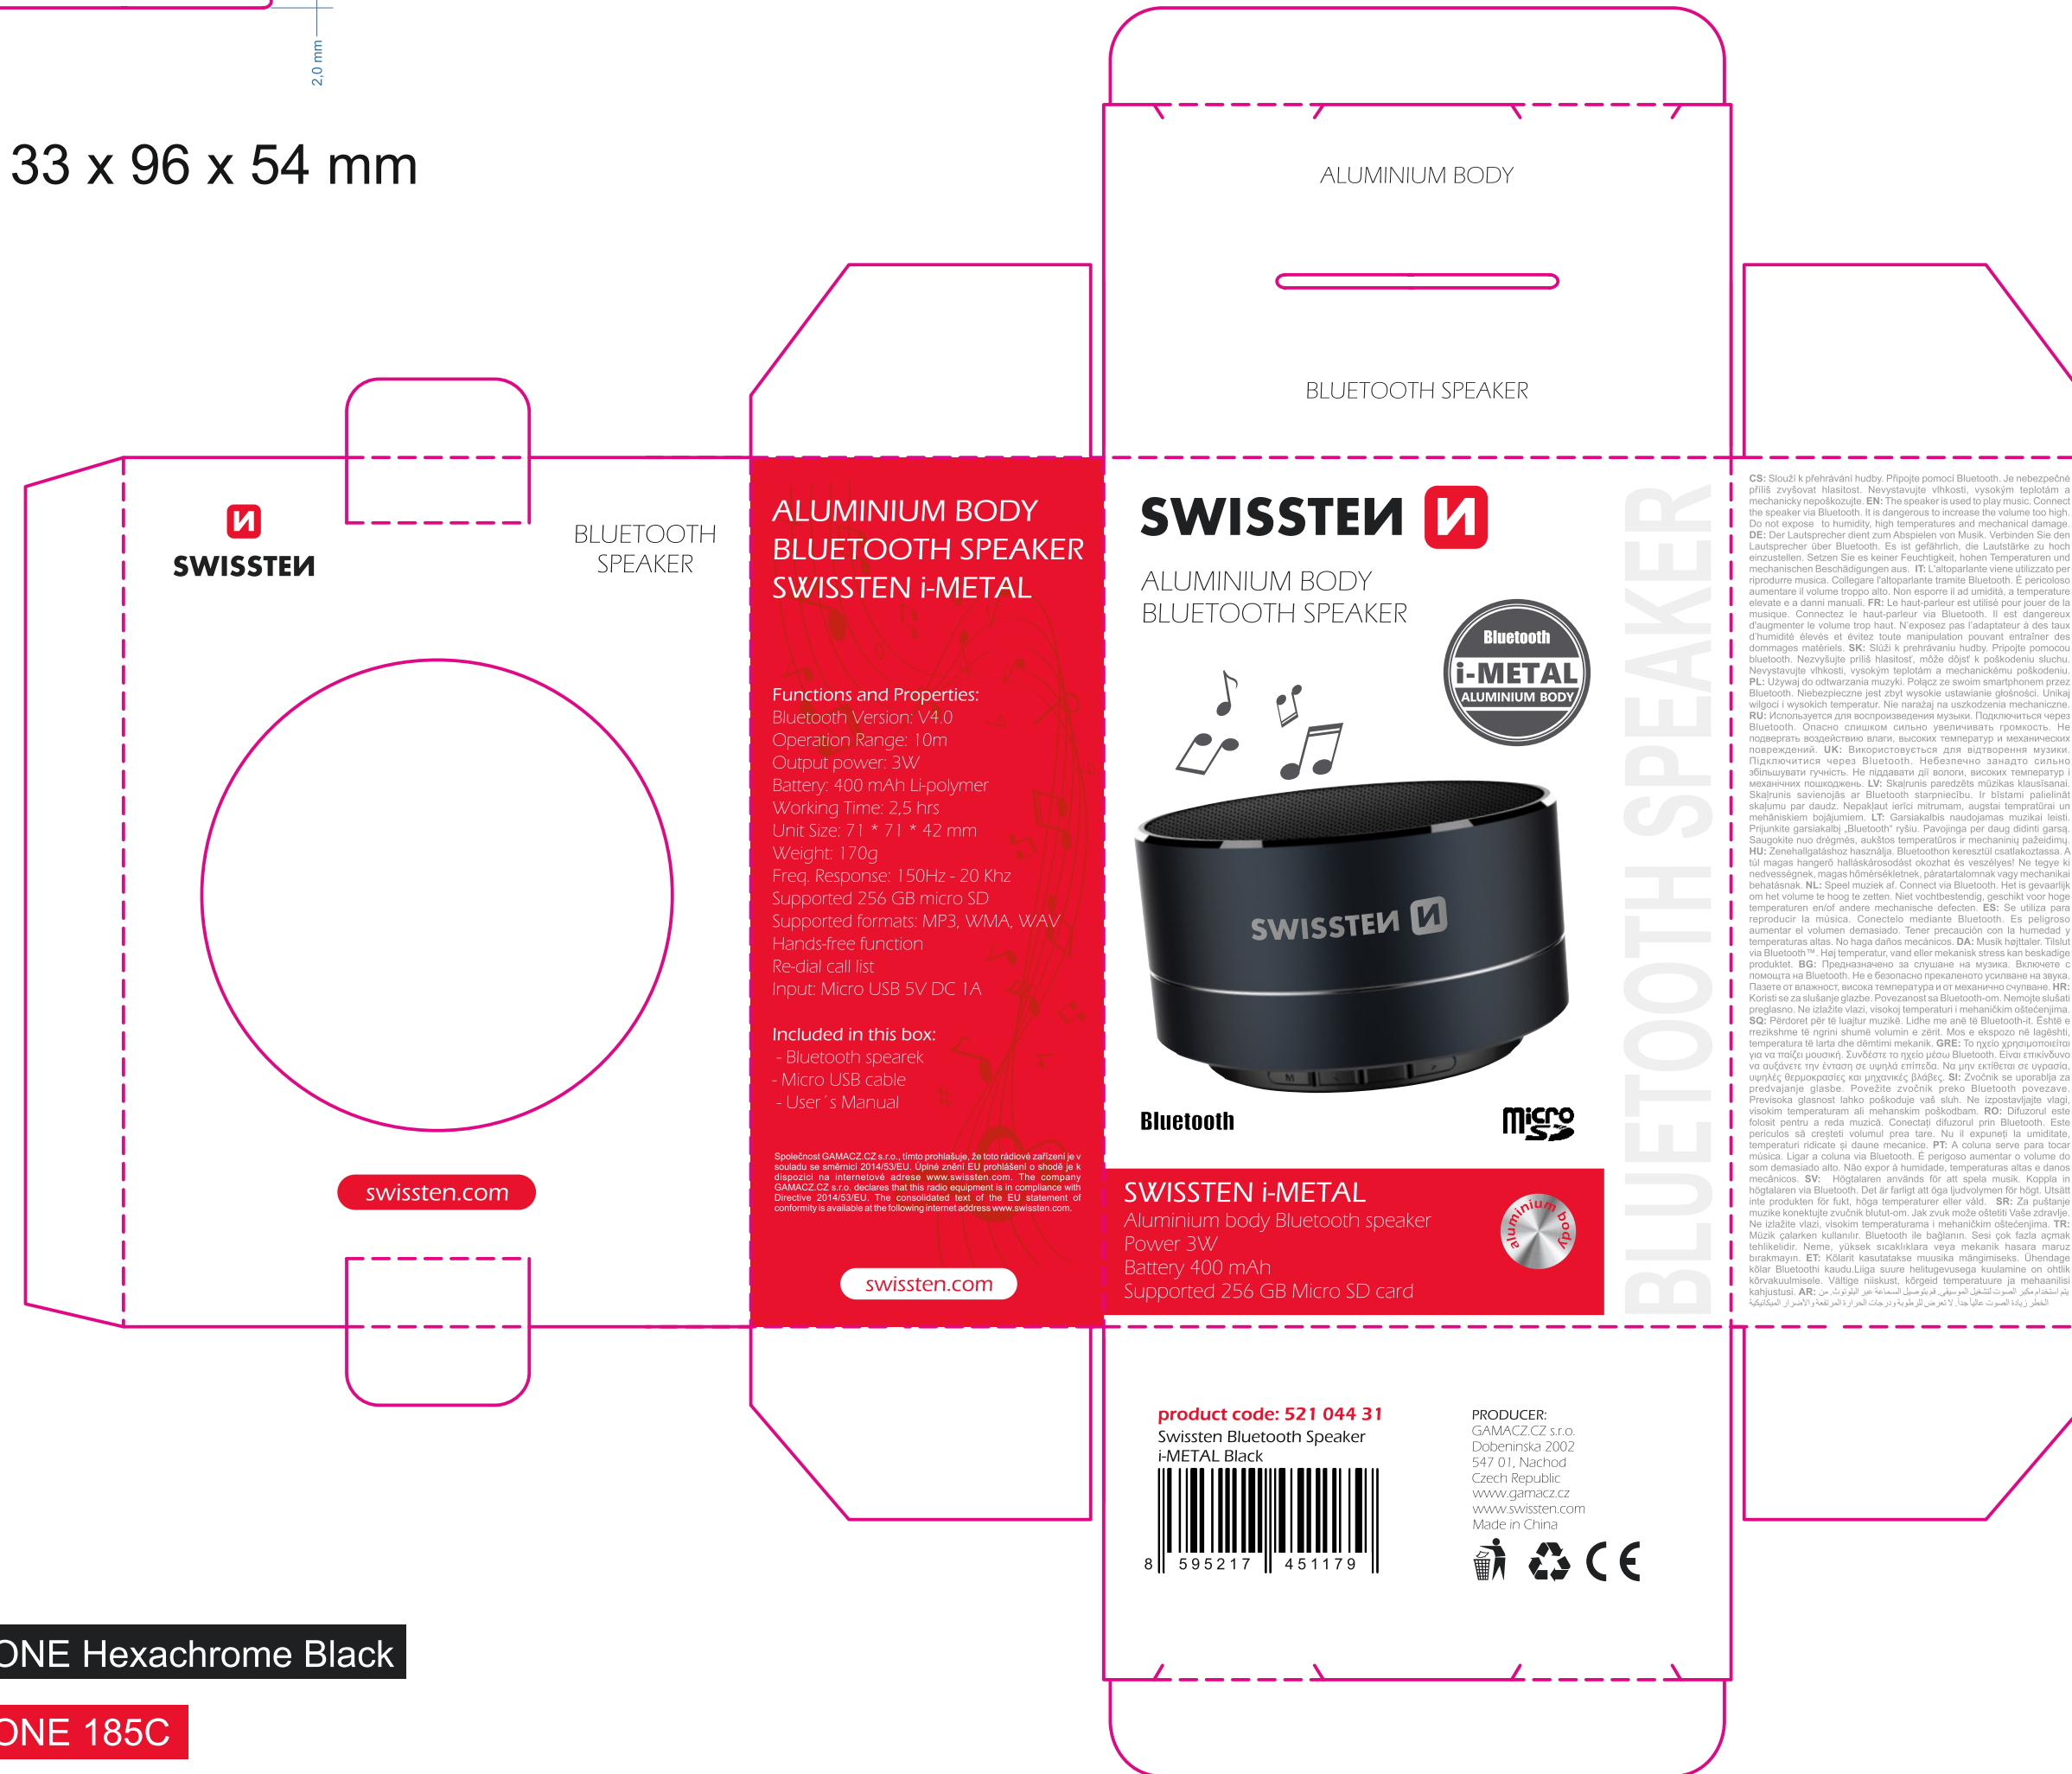

printing

laser logo

133 x 96 x 54 mm

PANTONE Hexachrome Black

PANTONE 185C

UV PRINT