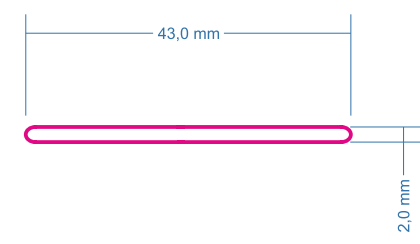

printing

laser logo

133 x 96 x 54 mm

PANTONE Hexachrome Black

PANTONE 185C

UV PRINT