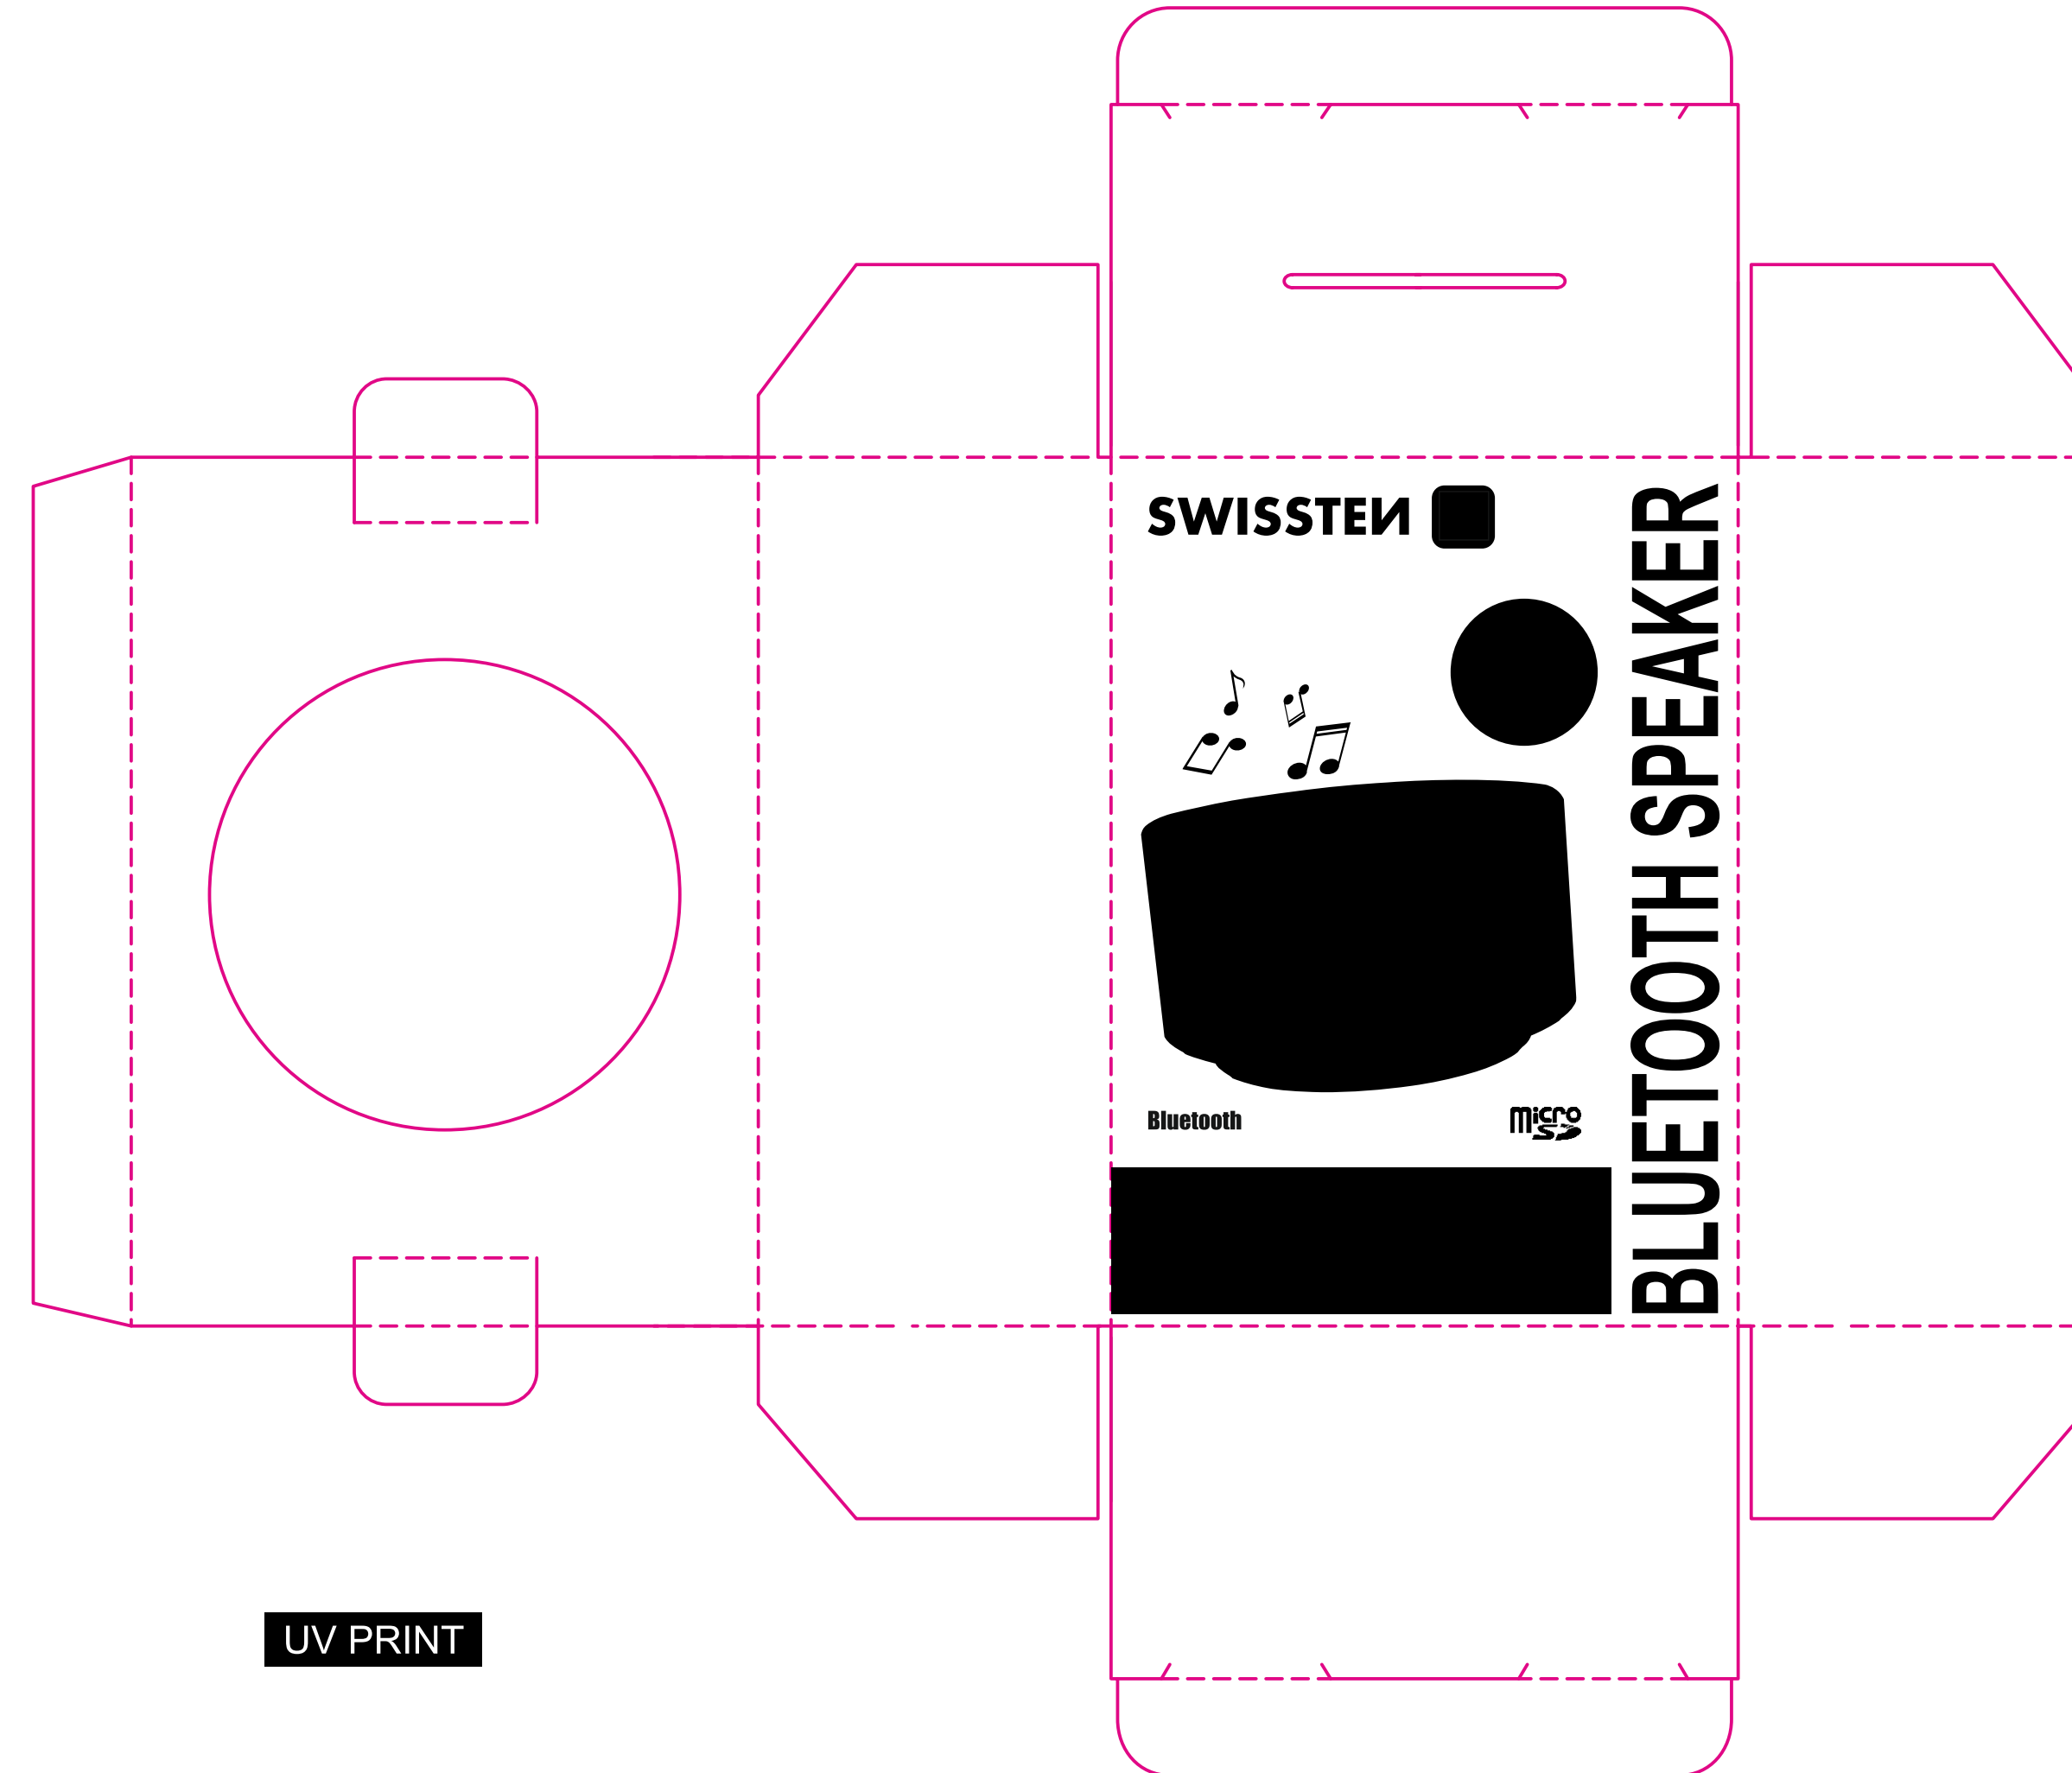

printing

laser logo

133 x 96 x 54 mm

PANTONE Hexachrome Black

PANTONE 185C

UV PRINT